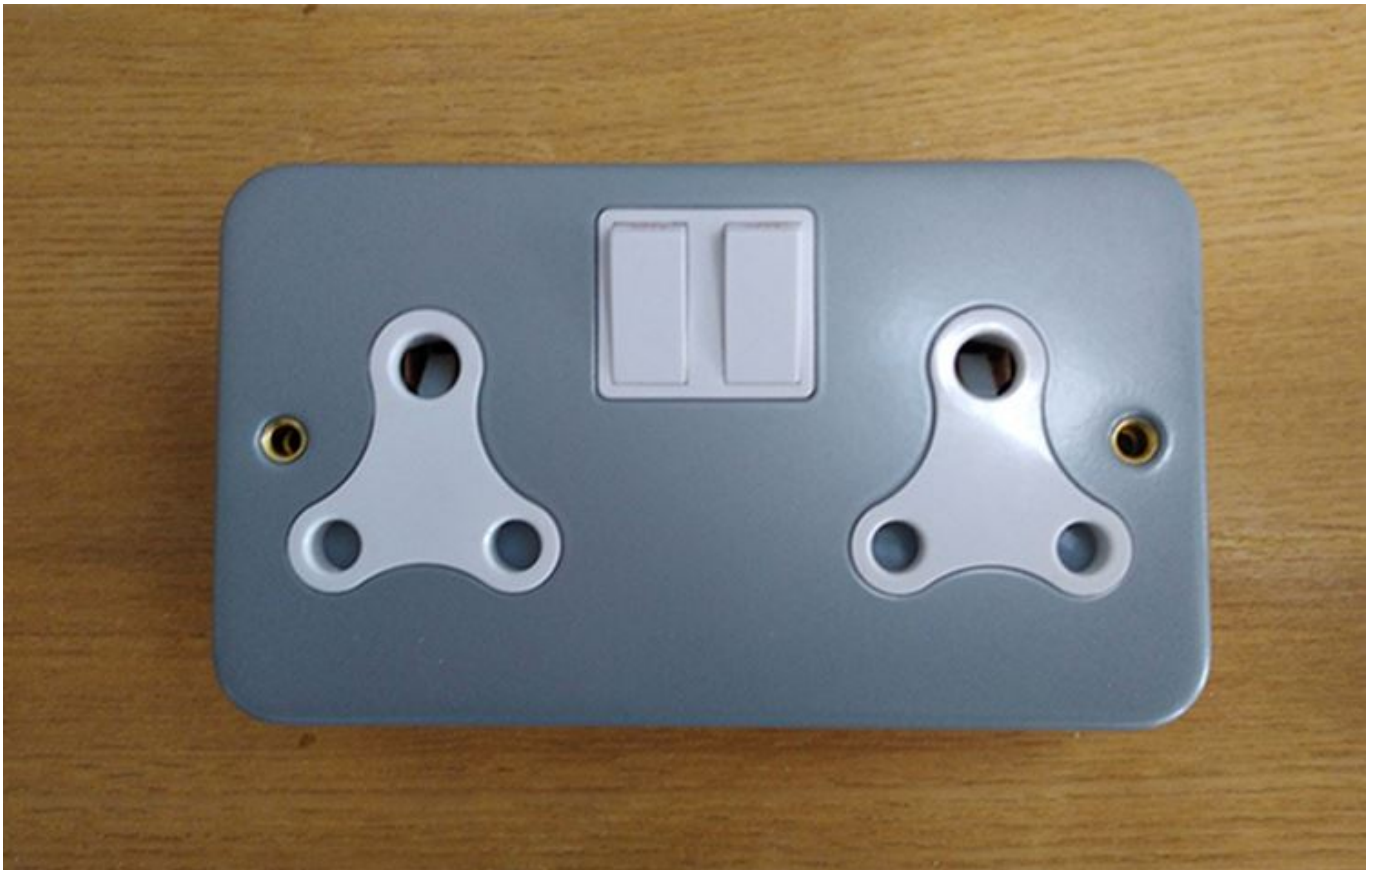

Download

[15a-socket-outlet-symbol](#)

[15a-socket-outlet-symbol](#)

Download

Graphical Symbols for Electrical Diagrams. 279. 9. Performance ... 6D Final Circuits Using 5A or 15A Socket Outlets to Requirements Prescribed in Appendix 1.. Diagram Symbols 15a Socket Outlet Symbol. Common electrical symbols this is not a definitive list of all symbols used in electrical identification but merely a ...

1.1 This standard (Part XXV) covers graphical symbols for electrical ... 9.17.1 Alternate symbol for socket (female) ... Alternate symbol for plug and Socket.. Feb 12, 2018 — SYMBOLS HAVE BEEN DERIVED FROM IEC PUBLICATION 617, NEN 5152 AND. COMPANY ... 03-03-06. PLUG AND SOCKET (MALE.. Socket outlets, switches and other MK wiring accessories can be wall or bench mounted. Do not use ... 5A AND 15A SOCKETS CONTAIN A 3 PIN OPERATED SAFETY SHUTTER. ○ PRINTED ... isolator symbol for easy circuit identification.. Switched Split Receptacle Wiring Diagrams. Always hot. A duplex receptacle has removable metal tabs that electrically connect the two terminals together on each 0099002171-02. 15A Automatic Battery Charger ... outlets. Replace defective cords or wire immediately. Explosive gas symbol ... must fit the receptacle (outlet).

socket outlet symbol

socket outlet symbol, socket outlet symbol uk, socket outlet symbol australia, 15a socket outlet symbol, switched socket outlet symbol, 13a socket outlet symbol, twin socket outlet symbol, tv socket outlet symbol, single switched socket outlet symbol, twin switched socket outlet symbol, power socket outlet symbol, unswitched socket outlet symbol, shaver socket outlet symbol